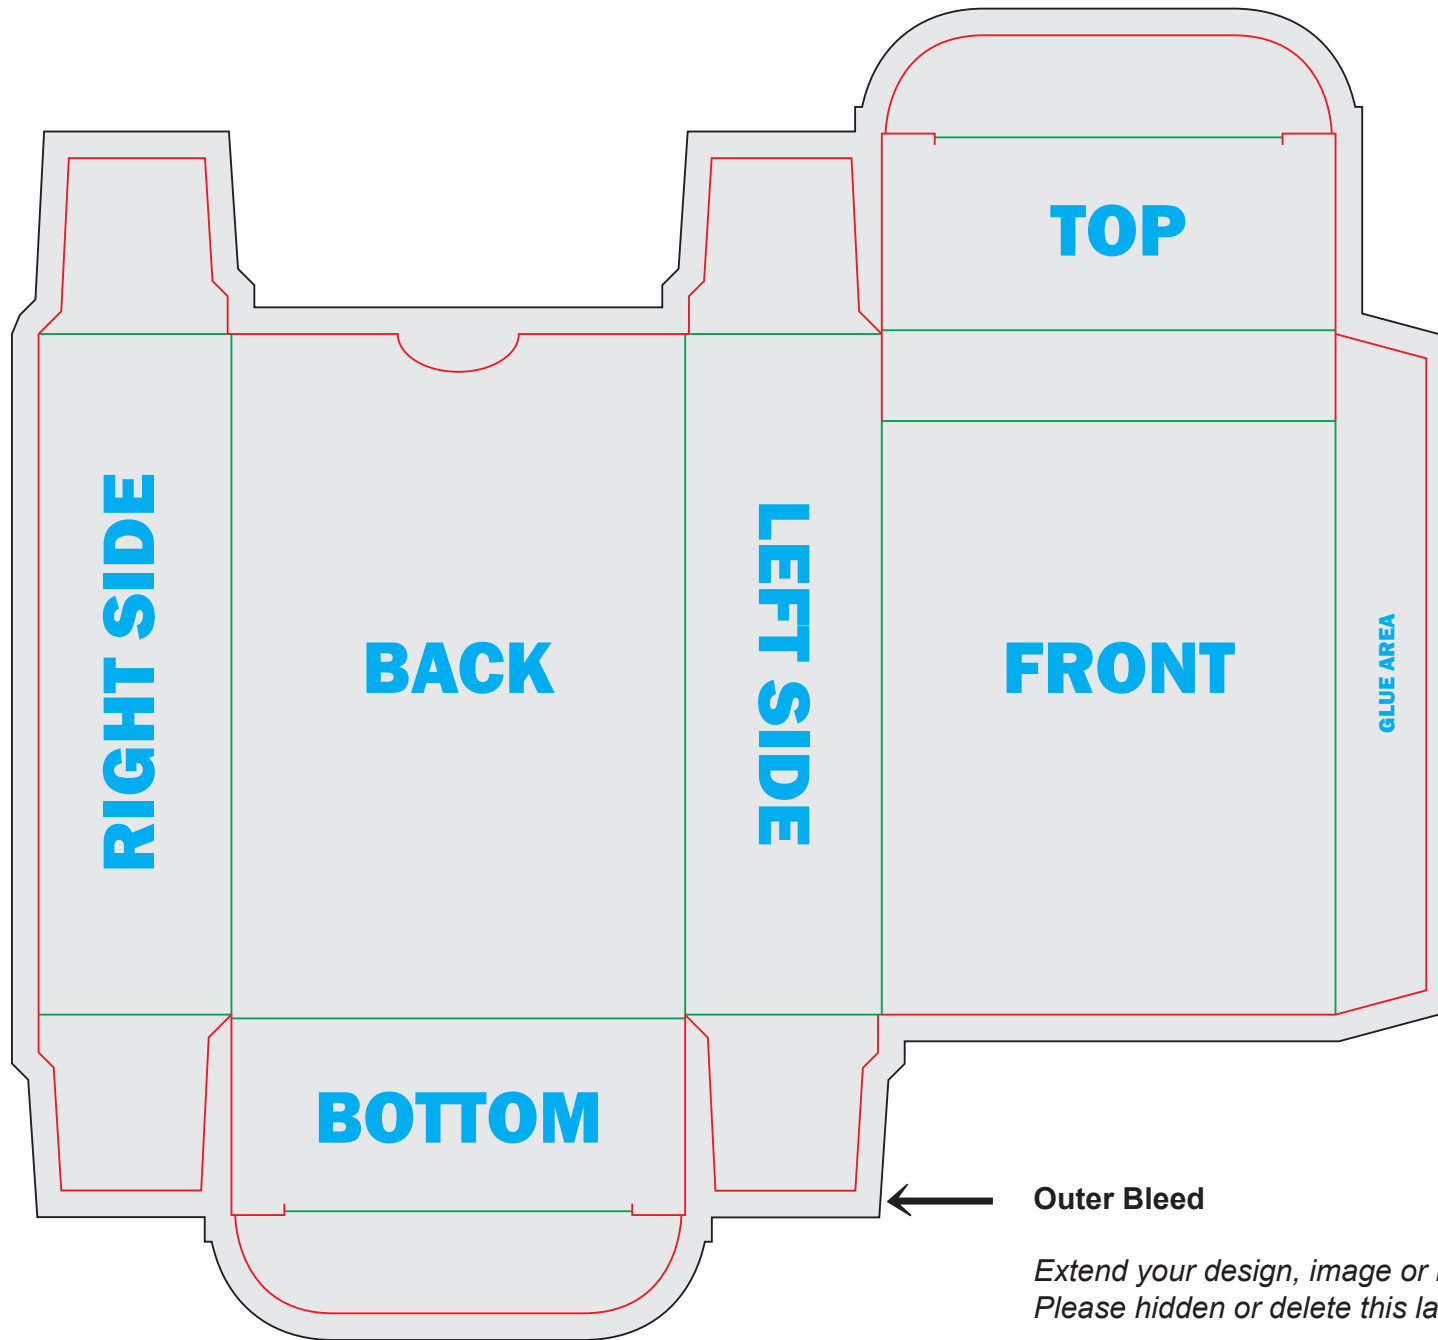

Suntree Card Box Template Instruction

Noraml Tuck Box for 2.25"x3.5" cards, 78cards

Outer Bleed

*Extend your design, image or background colors to this line.
Please hidden or delete this layer when you finished.*